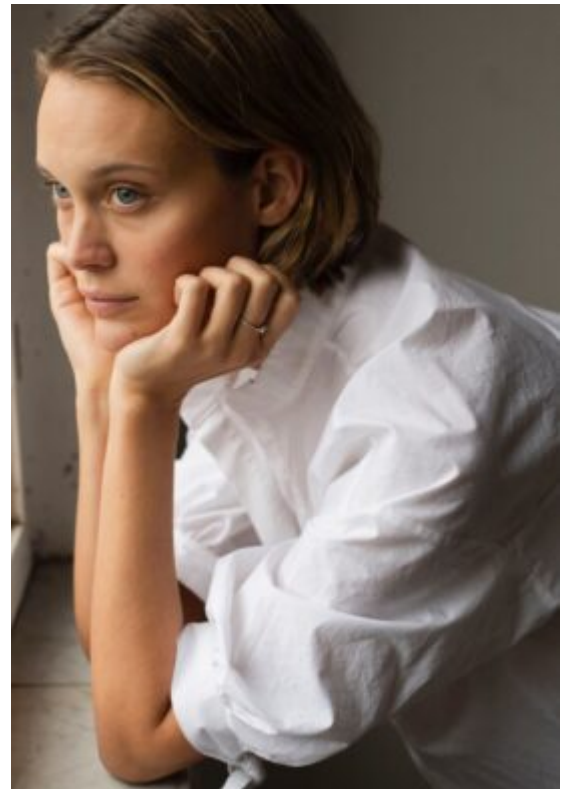

TRUE MODELS

Kate Hurter

177 | 80 / 62 / 90 / 39 | Blond / Blue

TRUE MODELS

Kate Hurter

177 | 80 / 62 / 90 / 39 | Blond / Blue

TRUE MODELS

Kate Hurter

177 | 80 / 62 / 90 / 39 | Blond / Blue

TRUE MODELS